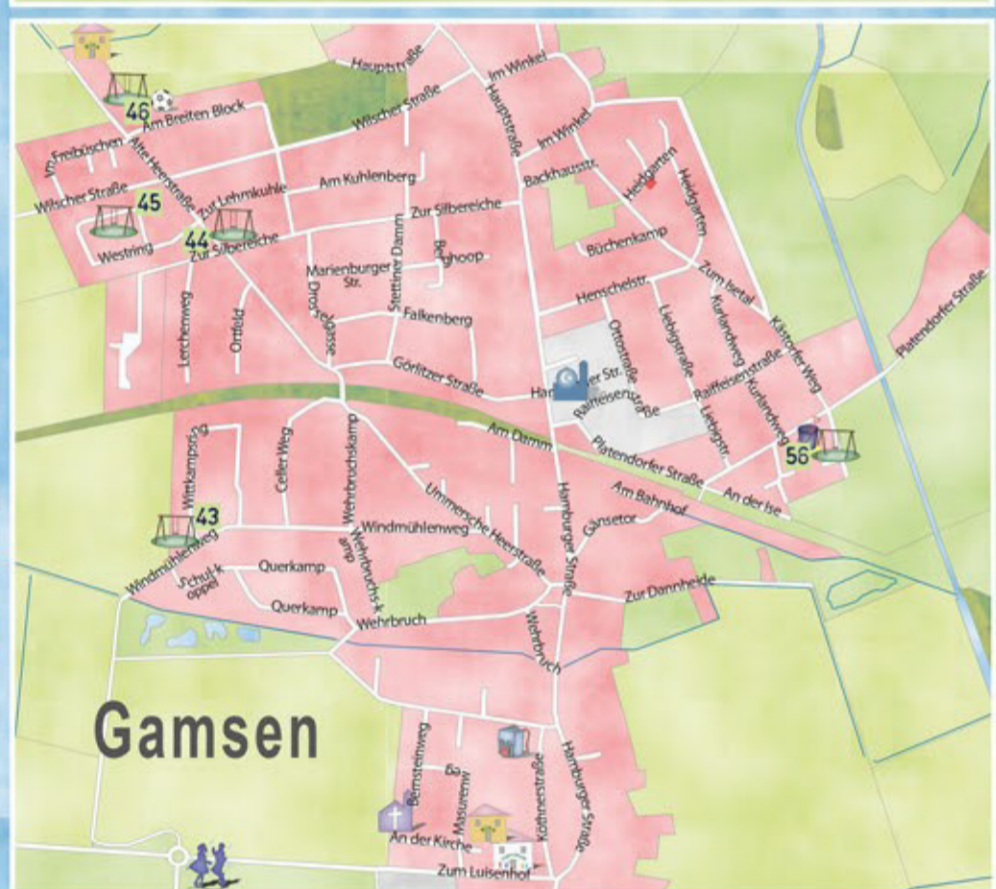

KINDERSTADTPLAN GIFHORN

Legende

- | | | |
|--|--|--|
| | | |
| | | |
| | | |
| | | |
| | | |
| | | |
| | | |
| | | |
| | | |

500 m