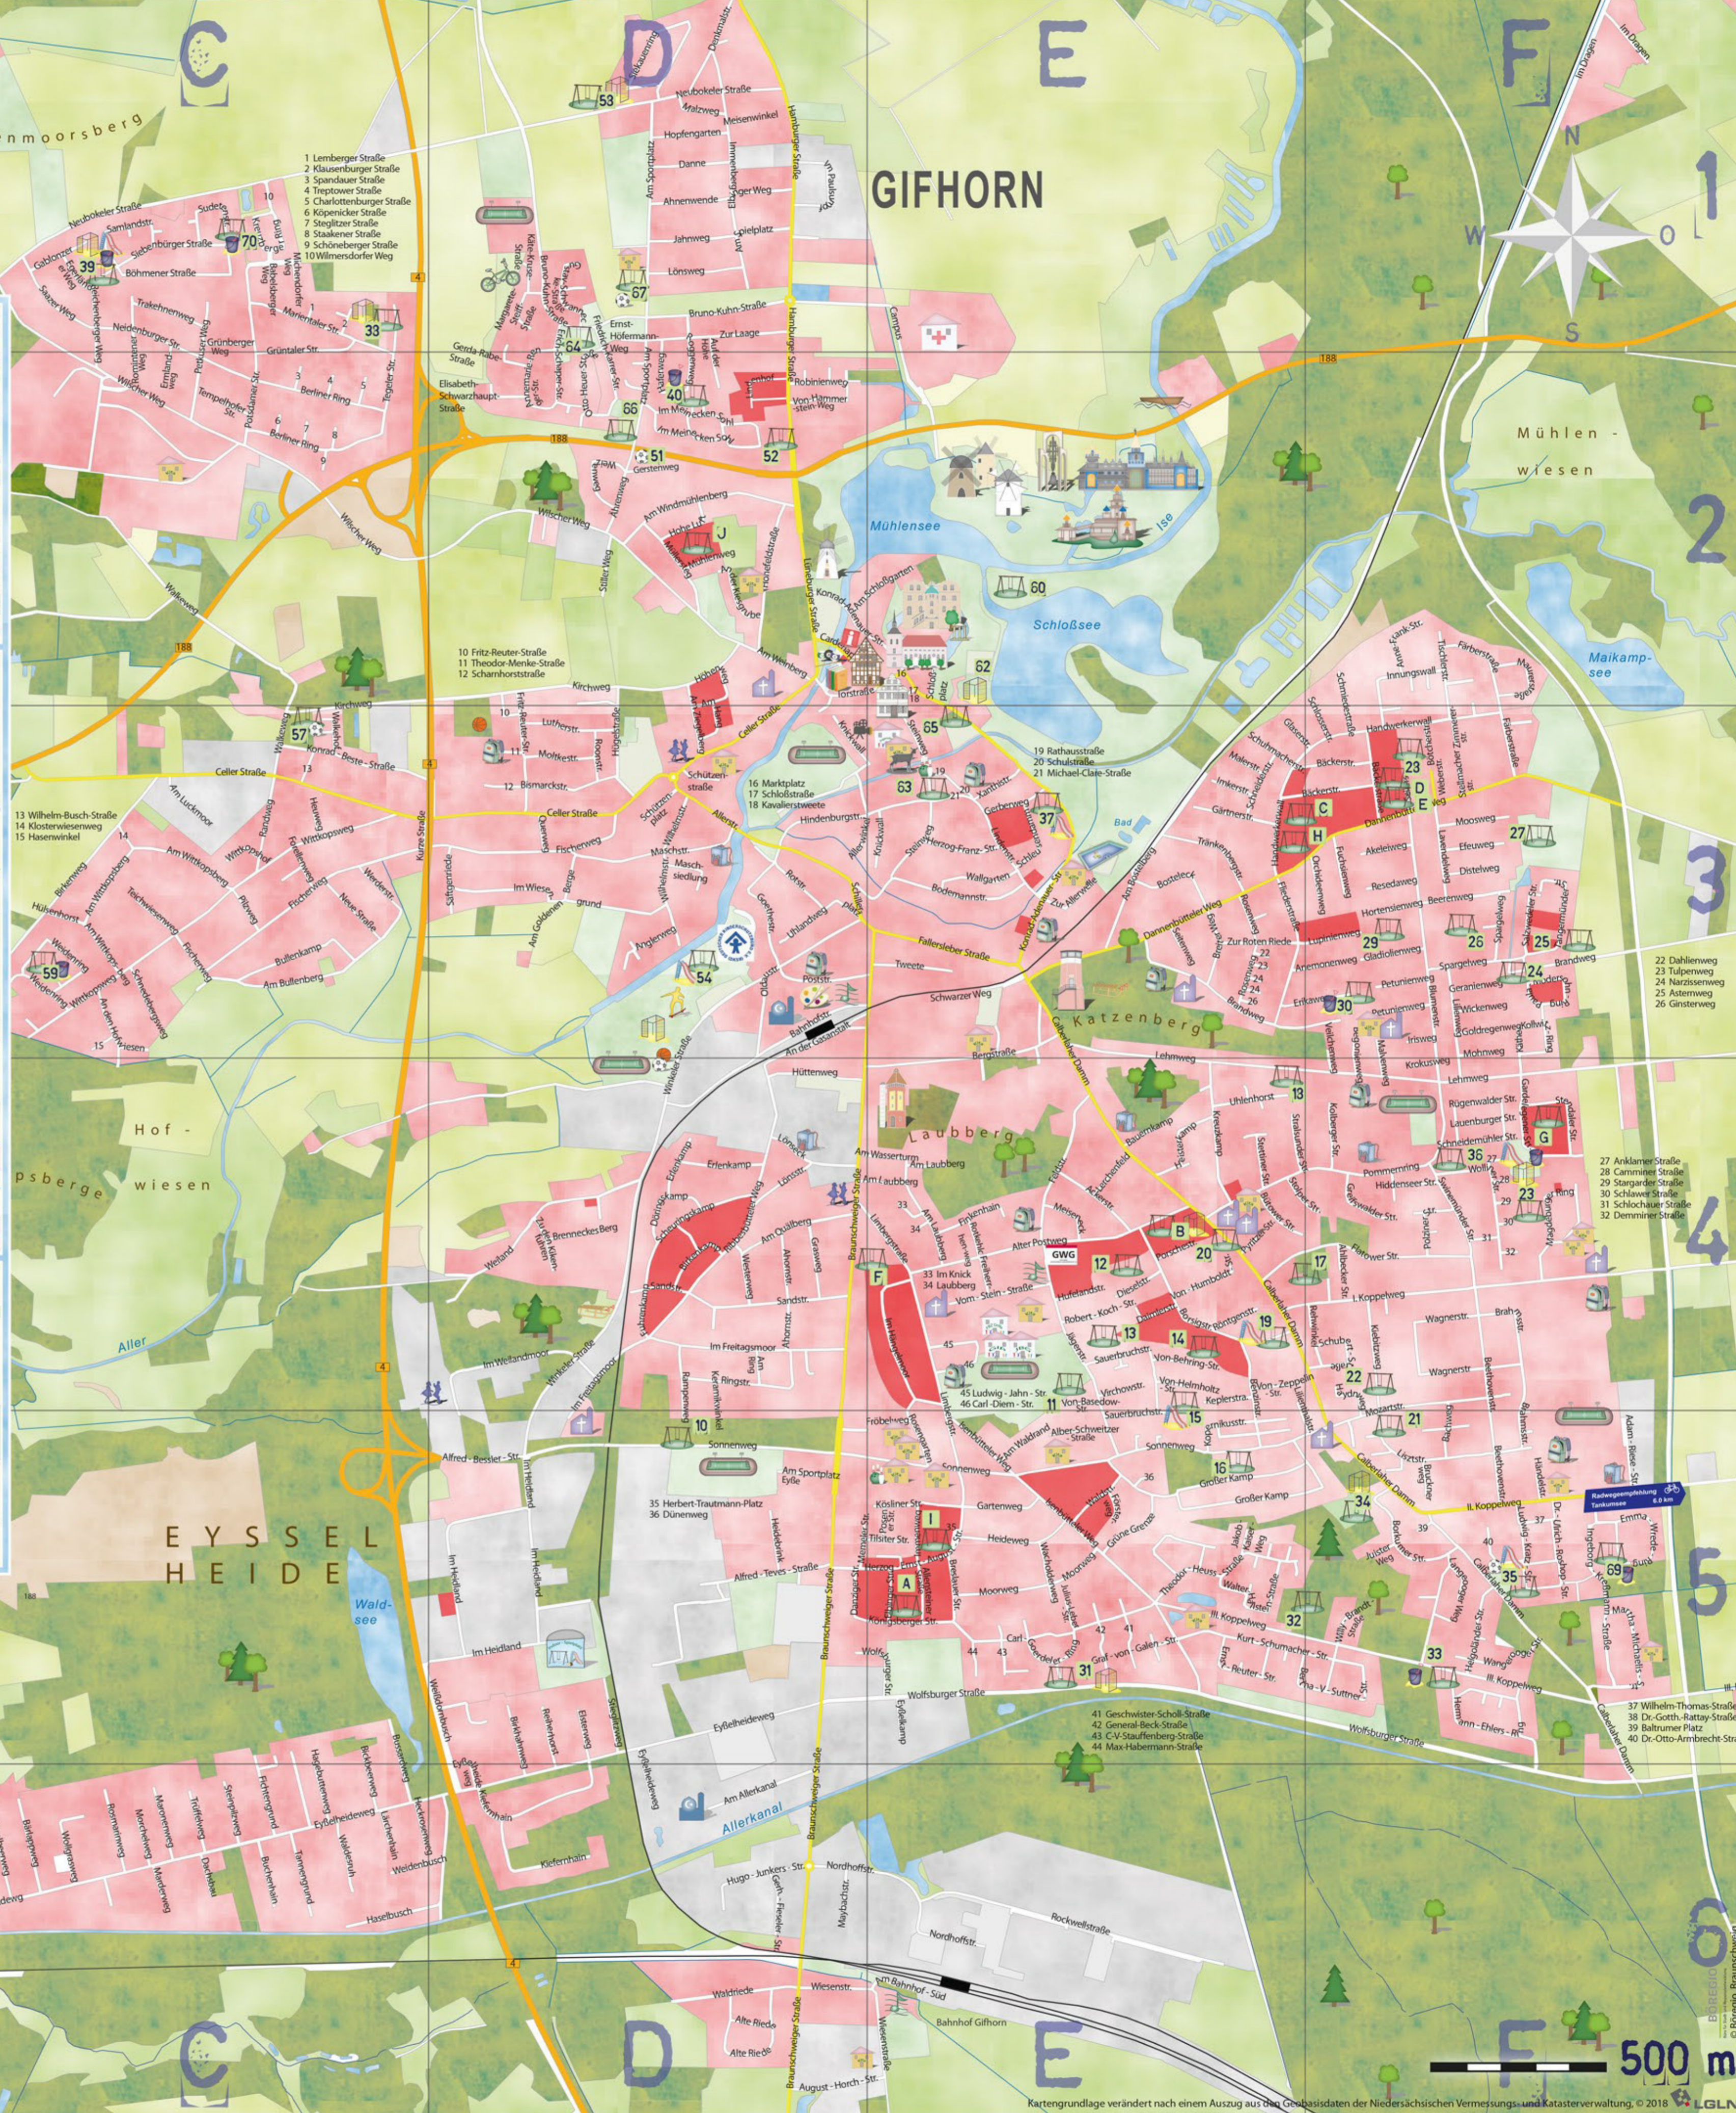

KINDERSTADTPLAN GIFHORN

Legende

- | | | |
|--|--|--|
| | | |
| | | |
| | | |
| | | |
| | | |
| | | |
| | | |
| | | |
| | | |

500 m